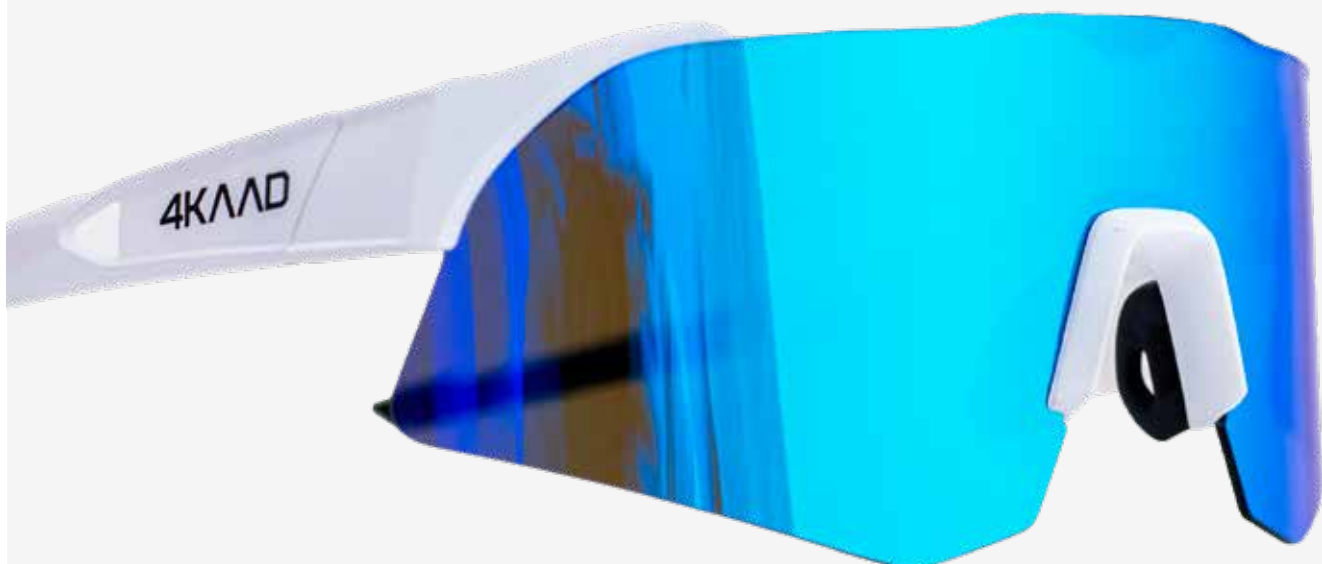

BEAT Edge, pink, mirror pink