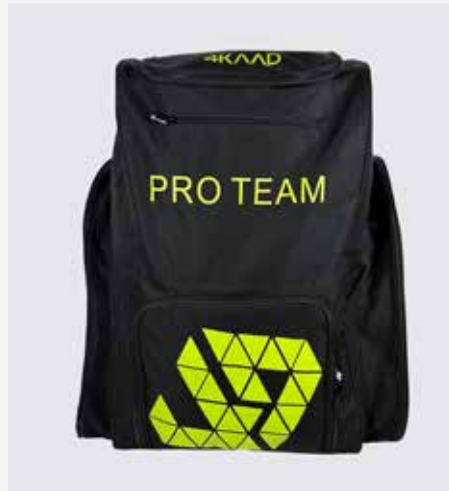

# PLANICA TECH Race suit

High quality Lycra performance fabric 2pc, pant and upper] size XS-XXL

**PLANICA TECH black; Size XS-XXL**

**PLANICA TECH blue**

Light and 3D stretch lycra material. Human fit cutting with 4 type Italian lycra fabrics. Tight fit but 100% elasticity and control. Special shoulder and back mesh.

## PRO TEAM 55L Back pack

PRO TEAM back pack 55 L  
large storage back pack for training  
and competitions.  
2 large side pockets.  
Made from high quality ripstop  
material.  
black-yellow